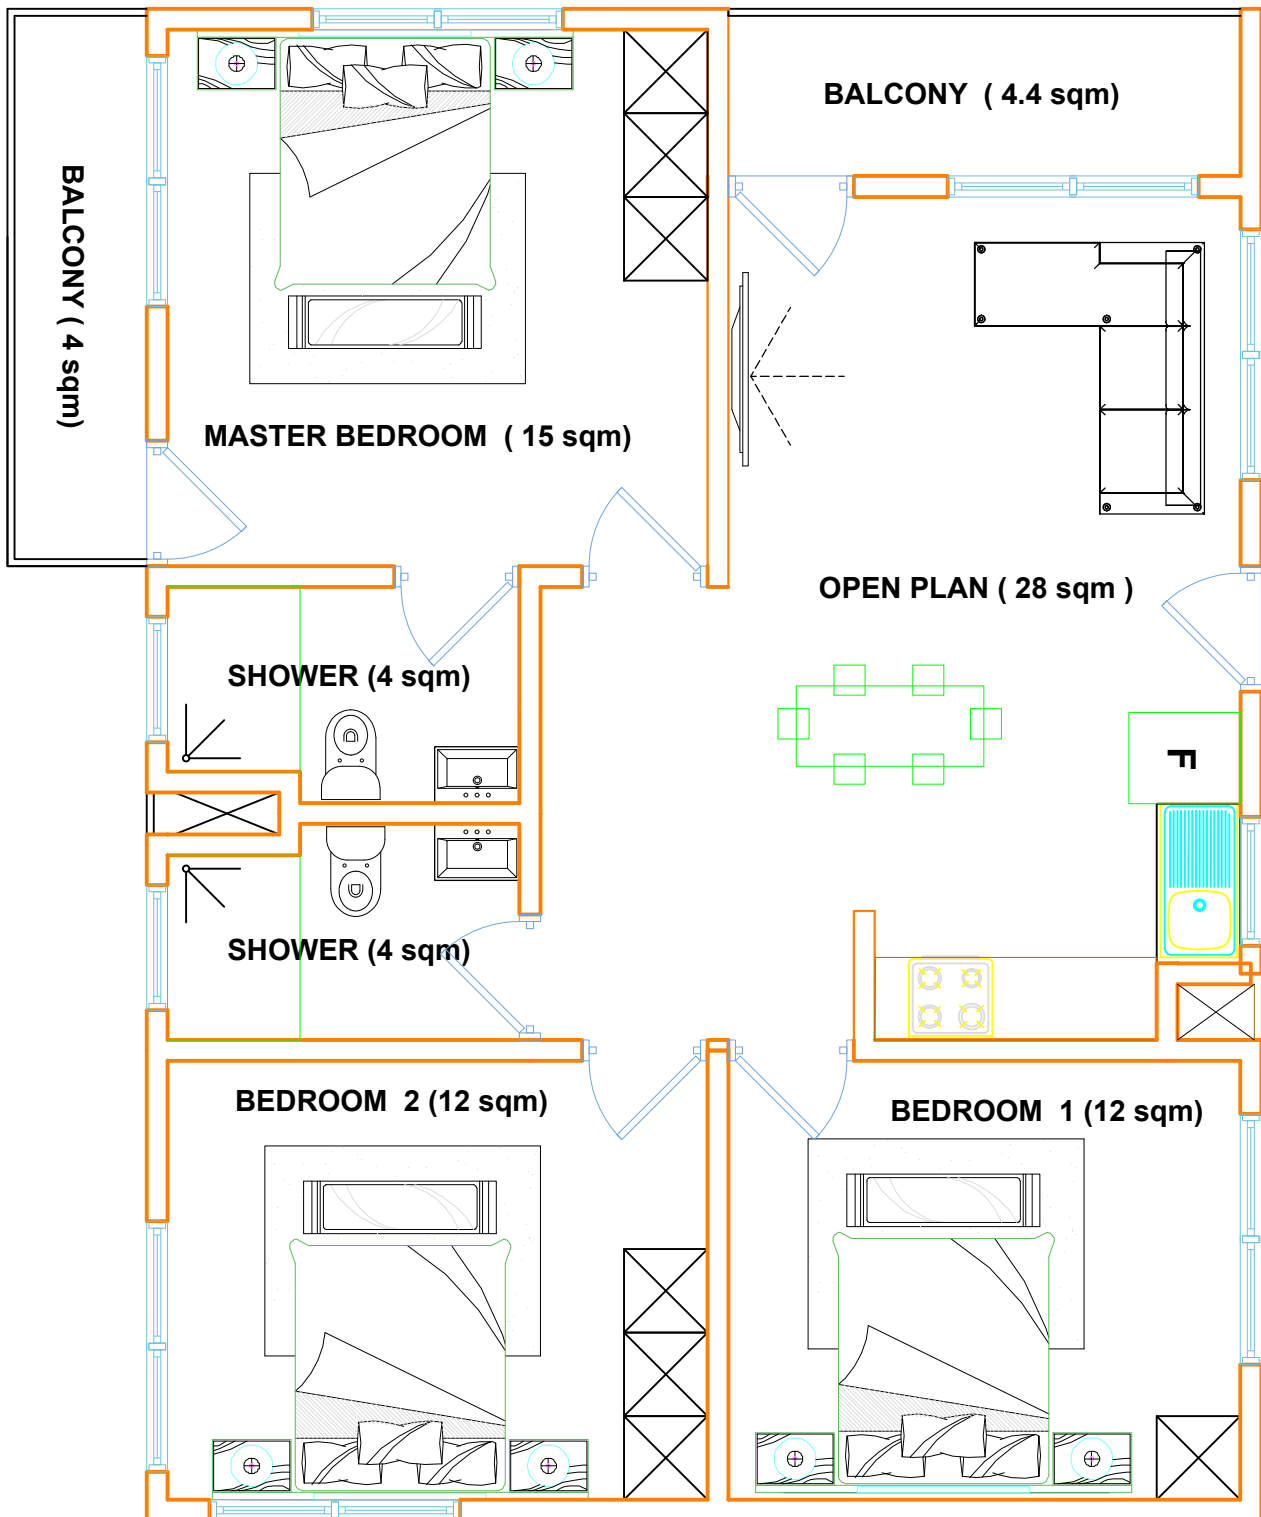

Deluxe Plus

3 BEDROOM DELUXE PLUS - TYPICAL FLOORPLAN 92msq